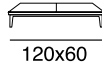

17 - Ch. longue br. sx

18 - Ch. longue br. dx

tavolino quadrato
piccolo

tavolino quadrato
grande

tavolino rettangolare

cuscino per tavolino

40 - angolo 90°

Corner sofa with a metal frame supported by intertwined elastic belts. The armrests are made of wood and expanded polyurethane foam covered with sterilized anti-allergy goose feathers. The seat and back cushions are made of expanded polyurethane foam covered with sterilized anti-allergy goose feathers. The feet are made of black-plated metal.