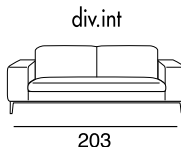

Sofaprogramm mit Gestell aus Metall und Unterfederung aus extra breiten hochelastischen Gurtbändern. Armlehnen aus Holz mit Polyurethanschaumstoff und sterilisierte antiallergischen Daunen Abdeckung. Die Sitz- und Rückenkissen sind mit Polyurethanschaumstoff und sterilisierte antiallergischen Daunen gepolstert. Füße aus schwarz verchromtem Metall. Die Tische sind aus Metall mit acrylfaser Abdeckung.