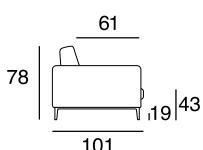

Sofaprogramm mit Gestell aus Metall und Unterfederung aus extra breiten hochelastischen Gurtbändern. Armlehnen aus Holz mit Polyurethanschaumstoff und sterilisierte antiallergischen Daunen Abdeckung. Die Sitz- und Rückenkissen sind mit Polyurethanschaumstoff und sterilisierte antiallergischen Daunen gepolstert. Füße aus schwarz verchromtem Metall. Die Tische sind aus Metall mit acrylfaser Abdeckung.