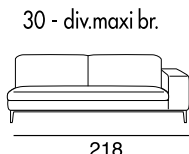

Sofaprogramm mit Gestell aus Metall und Unterfederung aus extra breiten hochelastischen Gurtbändern. Armlehnen aus Holz mit Polyurethanschaumstoff und sterilisierte antiallergischen Daunen Abdeckung. Die Sitz- und Rückenkissen sind mit Polyurethanschaumstoff und sterilisierte antiallergischen Daunen gepolstert. Füße aus schwarz verchromtem Metall. Die Tische sind aus Metall mit acrylfaser Abdeckung.