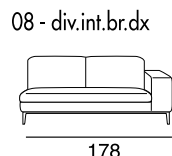

Sofaprogramm mit Gestell aus Metall und Unterfederung aus extra breiten hochelastischen Gurtbändern. Armlehnen aus Holz mit Polyurethanschaumstoff und sterilisierte antiallergischen Daunen Abdeckung. Die Sitz- und Rückenkissen sind mit Polyurethanschaumstoff und sterilisierte antiallergischen Daunen gepolstert. Füße aus schwarz verchromtem Metall. Die Tische sind aus Metall mit acrylfaser Abdeckung.