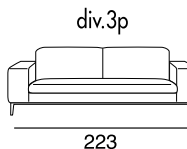

Sofaprogramm mit Gestell aus Metall und Unterfederung aus extra breiten hochelastischen Gurtbändern. Armlehnen aus Holz mit Polyurethanschaumstoff und sterilisierte antiallergischen Daunen Abdeckung. Die Sitz- und Rückenkissen sind mit Polyurethanschaumstoff und sterilisierte antiallergischen Daunen gepolstert. Füße aus schwarz verchromtem Metall. Die Tische sind aus Metall mit acrylfaser Abdeckung.