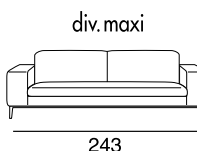

Sofaprogramm mit Gestell aus Metall und Unterfederung aus extra breiten hochelastischen Gurtbändern. Armlehnen aus Holz mit Polyurethanschaumstoff und sterilisierte antiallergischen Daunen Abdeckung. Die Sitz- und Rückenkissen sind mit Polyurethanschaumstoff und sterilisierte antiallergischen Daunen gepolstert. Füße aus schwarz verchromtem Metall. Die Tische sind aus Metall mit acrylfaser Abdeckung.