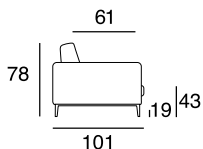

Sofaprogramm mit Gestell aus Metall und Unterfederung aus extra breiten hochelastischen Gurtbändern. Armlehnen aus Holz mit Polyurethanschaumstoff und sterilisierte antiallergischen Daunen Abdeckung. Die Sitz- und Rückenkissen sind mit Polyurethanschaumstoff und sterilisierte antiallergischen Daunen gepolstert. Füße aus schwarz verchromtem Metall. Die Tische sind aus Metall mit acrylfaser Abdeckung.