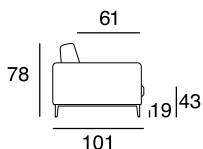

Sofaprogramm mit Gestell aus Metall und Unterfederung aus extra breiten hochelastischen Gurtbändern. Armlehnen aus Holz mit Polyurethanschaumstoff und sterilisierte antiallergischen Daunen Abdeckung. Die Sitz- und Rückenkissen sind mit Polyurethanschaumstoff und sterilisierte antiallergischen Daunen gepolstert. Füße aus schwarz verchromtem Metall. Die Tische sind aus Metall mit acrylfaser Abdeckung.