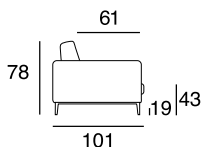

Sofaprogramm mit Gestell aus Metall und Unterfederung aus extra breiten hochelastischen Gurtbändern. Armlehnen aus Holz mit Polyurethanschaumstoff und sterilisierte antiallergischen Daunen Abdeckung. Die Sitz- und Rückenkissen sind mit Polyurethanschaumstoff und sterilisierte antiallergischen Daunen gepolstert. Füße aus schwarz verchromtem Metall. Die Tische sind aus Metall mit acrylfaser Abdeckung.