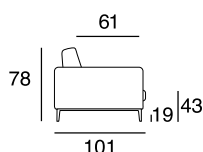

Sofaprogramm mit Gestell aus Metall und Unterfederung aus extra breiten hochelastischen Gurtbändern. Armlehnen aus Holz mit Polyurethanschaumstoff und sterilisierte antiallergischen Daunen Abdeckung. Die Sitz- und Rückenkissen sind mit Polyurethanschaumstoff und sterilisierte antiallergischen Daunen gepolstert. Füße aus schwarz verchromtem Metall. Die Tische sind aus Metall mit acrylfaser Abdeckung.