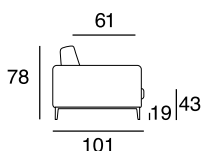

Sofaprogramm mit Gestell aus Metall und Unterfederung aus extra breiten hochelastischen Gurtbändern. Armlehnen aus Holz mit Polyurethanschaumstoff und sterilisierte antiallergischen Daunen Abdeckung. Die Sitz- und Rückenkissen sind mit Polyurethanschaumstoff und sterilisierte antiallergischen Daunen gepolstert. Füße aus schwarz verchromtem Metall. Die Tische sind aus Metall mit acrylfaser Abdeckung.