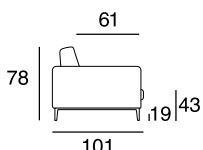

Sofaprogramm mit Gestell aus Metall und Unterfederung aus extra breiten hochelastischen Gurtbändern. Armlehnen aus Holz mit Polyurethanschaumstoff und sterilisierte antiallergischen Daunen Abdeckung. Die Sitz- und Rückenkissen sind mit Polyurethanschaumstoff und sterilisierte antiallergischen Daunen gepolstert. Füße aus schwarz verchromtem Metall. Die Tische sind aus Metall mit acrylfaser Abdeckung.