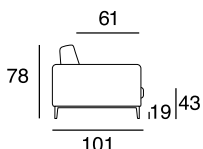

Sofaprogramm mit Gestell aus Metall und Unterfederung aus extra breiten hochelastischen Gurtbändern. Armlehnen aus Holz mit Polyurethanschaumstoff und sterilisierte antiallergischen Daunen Abdeckung. Die Sitz- und Rückenkissen sind mit Polyurethanschaumstoff und sterilisierte antiallergischen Daunen gepolstert. Füße aus schwarz verchromtem Metall. Die Tische sind aus Metall mit acrylfaser Abdeckung.