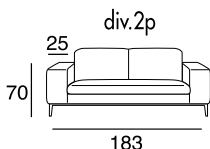

Sofaprogramm mit Gestell aus Metall und Unterfederung aus extra breiten hochelastischen Gurtbändern. Armlehnen aus Holz mit Polyurethanschaumstoff und sterilisierte antiallergischen Daunen Abdeckung. Die Sitz- und Rückenkissen sind mit Polyurethanschaumstoff und sterilisierte antiallergischen Daunen gepolstert. Füße aus schwarz verchromtem Metall. Die Tische sind aus Metall mit acrylfaser Abdeckung.