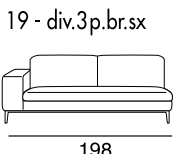

Sofaprogramm mit Gestell aus Metall und Unterfederung aus extra breiten hochelastischen Gurtbändern. Armlehnen aus Holz mit Polyurethanschaumstoff und sterilisierte antiallergischen Daunen Abdeckung. Die Sitz- und Rückenkissen sind mit Polyurethanschaumstoff und sterilisierte antiallergischen Daunen gepolstert. Füße aus schwarz verchromtem Metall. Die Tische sind aus Metall mit acrylfaser Abdeckung.