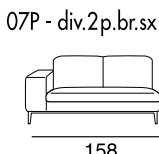

Sofaprogramm mit Gestell aus Metall und Unterfederung aus extra breiten hochelastischen Gurtbändern. Armlehnen aus Holz mit Polyurethanschaumstoff und sterilisierte antiallergischen Daunen Abdeckung. Die Sitz- und Rückenkissen sind mit Polyurethanschaumstoff und sterilisierte antiallergischen Daunen gepolstert. Füße aus schwarz verchromtem Metall. Die Tische sind aus Metall mit acrylfaser Abdeckung.