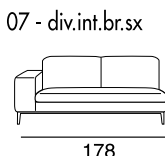

Sofaprogramm mit Gestell aus Metall und Unterfederung aus extra breiten hochelastischen Gurtbändern. Armlehnen aus Holz mit Polyurethanschaumstoff und sterilisierte antiallergischen Daunen Abdeckung. Die Sitz- und Rückenkissen sind mit Polyurethanschaumstoff und sterilisierte antiallergischen Daunen gepolstert. Füße aus schwarz verchromtem Metall. Die Tische sind aus Metall mit acrylfaser Abdeckung.