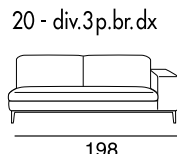

Sofaprogramm mit Gestell aus Metall und Unterfederung aus extra breiten hochelastischen Gurtbändern. Armlehnen aus Holz mit Polyurethanschaumstoff und sterilisierte antiallergischen Daunen Abdeckung. Die Sitz- und Rückenkissen sind mit Polyurethanschaumstoff und sterilisierte antiallergischen Daunen gepolstert. Füße aus schwarz verchromtem Metall. Die Tische sind aus Metall mit acrylfaser Abdeckung.