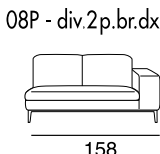

Sofaprogramm mit Gestell aus Metall und Unterfederung aus extra breiten hochelastischen Gurtbändern. Armlehnen aus Holz mit Polyurethanschaumstoff und sterilisierte antiallergischen Daunen Abdeckung. Die Sitz- und Rückenkissen sind mit Polyurethanschaumstoff und sterilisierte antiallergischen Daunen gepolstert. Füße aus schwarz verchromtem Metall. Die Tische sind aus Metall mit acrylfaser Abdeckung.