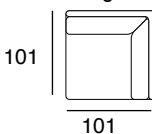

17 - Ch. longue br. sx

18 - Ch. longue br. dx

tavolino quadrato
piccolo

tavolino quadrato
grande

tavolino rettangolare

cuscino per tavolino

40 - angolo 90°

Corner sofa with a metal frame supported by intertwined elastic belts. The armrests are made of wood and expanded polyurethane foam covered with sterilized anti-allergy goose feathers. The seat and back cushions are made of expanded polyurethane foam covered with sterilized anti-allergy goose feathers. The feet are made of black-plated metal.