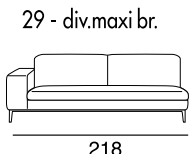

Sofaprogramm mit Gestell aus Metall und Unterfederung aus extra breiten hochelastischen Gurtbändern. Armlehnen aus Holz mit Polyurethanschaumstoff und sterilisierte antiallergischen Daunen Abdeckung. Die Sitz- und Rückenkissen sind mit Polyurethanschaumstoff und sterilisierte antiallergischen Daunen gepolstert. Füße aus schwarz verchromtem Metall. Die Tische sind aus Metall mit acrylfaser Abdeckung.